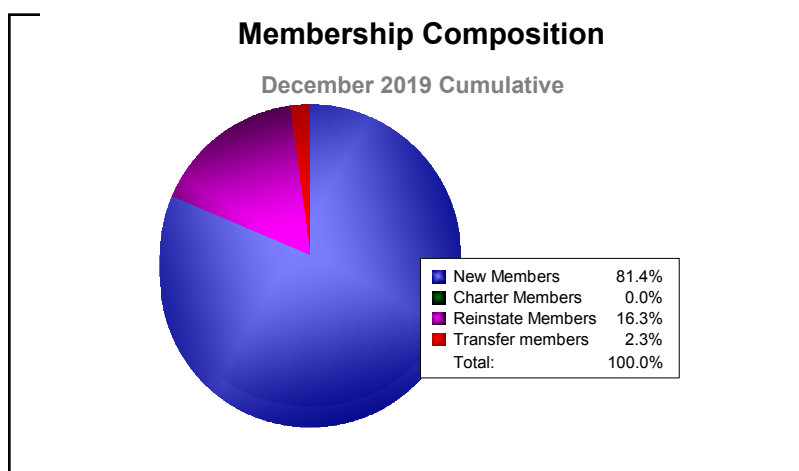

Year	New Clubs	Dropped Clubs	Gain/ Loss Clubs	New Members	Charter Members	Reinstate Members	Transfer Members	Total Member Added	Total Members Dropped	Gain/ Loss Members
2015-2016	0	0	0	74	0	3	3	80	-116	-36
2016-2017	0	0	0	65	0	5	10	80	-90	-10
2017-2018	1	0	1	81	26	15	8	130	-179	-49
2018-2019	0	-1	-1	56	8	11	9	84	-78	6
2019-2020	0	0	0	35	0	7	1	43	-40	3
Average	0	0	0	62	7	8	6	83	-101	-17

Year	New Clubs	Dropped Clubs	Gain/ Loss Clubs	New Members	Charter Members	Reinstate Members	Transfer Members	Total Member Added	Total Members Dropped	Gain/ Loss Members
2015-2016	1	0	1	97	32	3	11	143	-168	-25
2016-2017	0	0	0	86	3	8	7	104	-118	-14
2017-2018	0	-1	-1	40	0	7	12	59	-167	-108
2018-2019	0	0	0	58	0	3	9	70	-76	-6
2019-2020	0	-1	-1	31	0	3	4	38	-27	11
Average	0	0	0	62	7	5	9	83	-111	-28