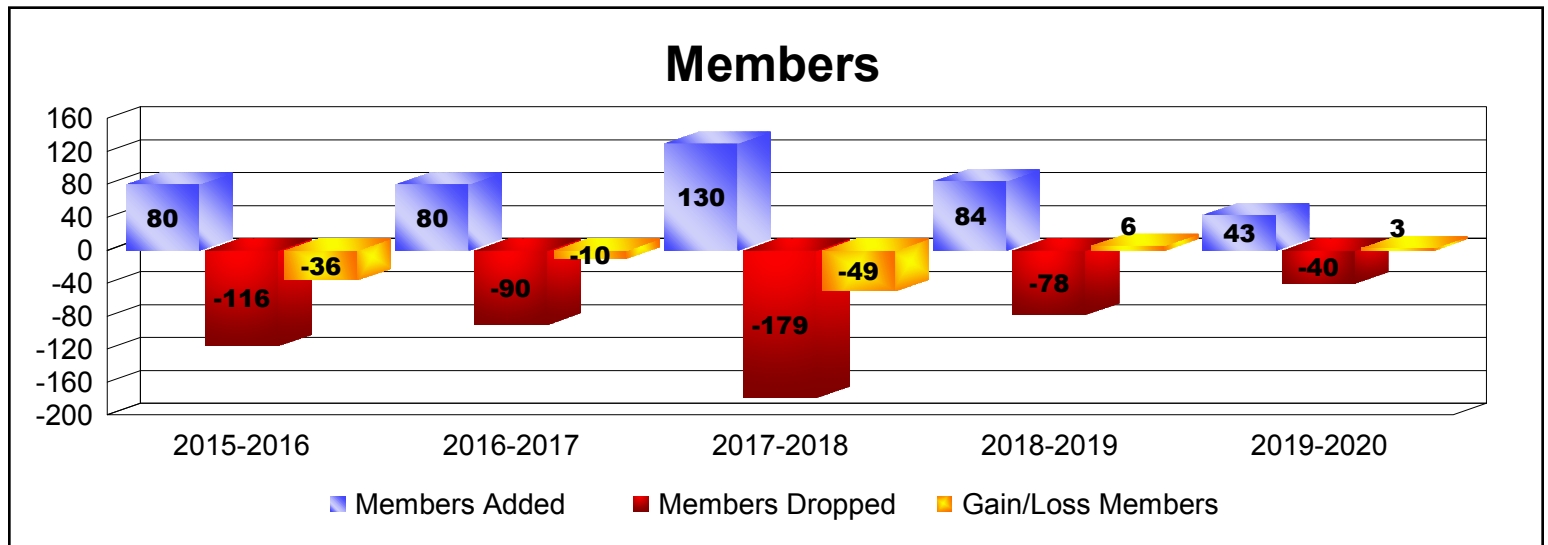

Year	New Clubs	Dropped Clubs	Gain/ Loss Clubs	New Members	Charter Members	Reinstate Members	Transfer Members	Total Member Added	Total Members Dropped	Gain/ Loss Members
2015-2016	0	0	0	74	0	3	3	80	-116	-36
2016-2017	0	0	0	65	0	5	10	80	-90	-10
2017-2018	1	0	1	81	26	15	8	130	-179	-49
2018-2019	0	-1	-1	56	8	11	9	84	-78	6
2019-2020	0	0	0	35	0	7	1	43	-40	3
Average	0	0	0	62	7	8	6	83	-101	-17

Year	New Clubs	Dropped Clubs	Gain/ Loss Clubs	New Members	Charter Members	Reinstate Members	Transfer Members	Total Member Added	Total Members Dropped	Gain/ Loss Members
2015-2016	1	0	1	97	32	3	11	143	-168	-25
2016-2017	0	0	0	86	3	8	7	104	-118	-14
2017-2018	0	-1	-1	40	0	7	12	59	-167	-108
2018-2019	0	0	0	58	0	3	9	70	-76	-6
2019-2020	0	-1	-1	31	0	3	4	38	-27	11
Average	0	0	0	62	7	5	9	83	-111	-28