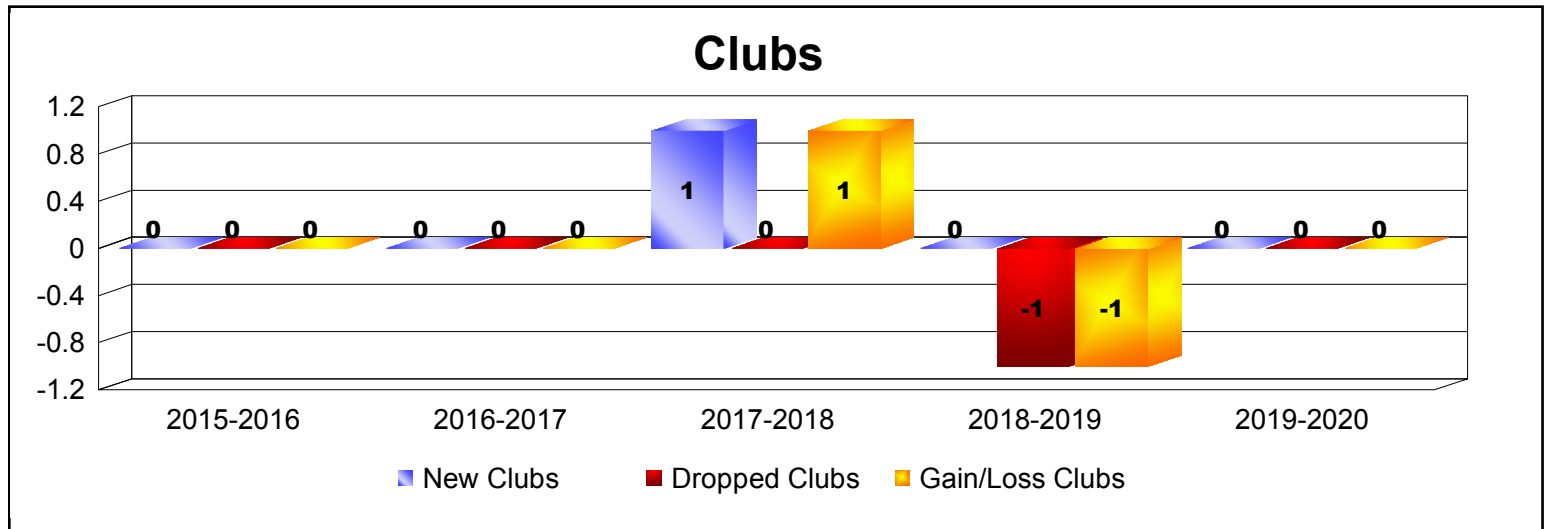

Year	New Clubs	Dropped Clubs	Gain/ Loss Clubs	New Members	Charter Members	Reinstate Members	Transfer Members	Total Member Added	Total Members Dropped	Gain/ Loss Members
2015-2016	0	0	0	74	0	3	3	80	-116	-36
2016-2017	0	0	0	65	0	5	10	80	-90	-10
2017-2018	1	0	1	81	26	15	8	130	-179	-49
2018-2019	0	-1	-1	56	8	11	9	84	-78	6
2019-2020	0	0	0	35	0	7	1	43	-40	3
Average	0	0	0	62	7	8	6	83	-101	-17

Year	New Clubs	Dropped Clubs	Gain/ Loss Clubs	New Members	Charter Members	Reinstate Members	Transfer Members	Total Member Added	Total Members Dropped	Gain/ Loss Members
2015-2016	1	0	1	97	32	3	11	143	-168	-25
2016-2017	0	0	0	86	3	8	7	104	-118	-14
2017-2018	0	-1	-1	40	0	7	12	59	-167	-108
2018-2019	0	0	0	58	0	3	9	70	-76	-6
2019-2020	0	-1	-1	31	0	3	4	38	-27	11
Average	0	0	0	62	7	5	9	83	-111	-28