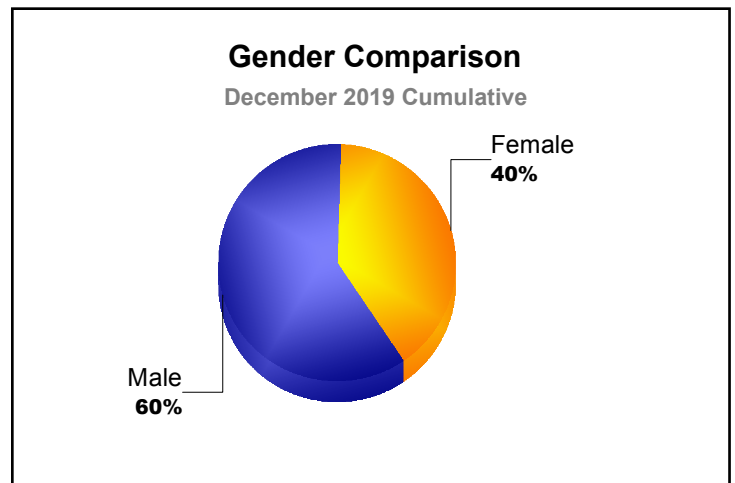

Year	New Clubs	Dropped Clubs	Gain/ Loss Clubs	New Members	Charter Members	Reinstate Members	Transfer Members	Total Member Added	Total Members Dropped	Gain/ Loss Members
2015-2016	0	0	0	74	0	3	3	80	-116	-36
2016-2017	0	0	0	65	0	5	10	80	-90	-10
2017-2018	1	0	1	81	26	15	8	130	-179	-49
2018-2019	0	-1	-1	56	8	11	9	84	-78	6
2019-2020	0	0	0	35	0	7	1	43	-40	3
Average	0	0	0	62	7	8	6	83	-101	-17